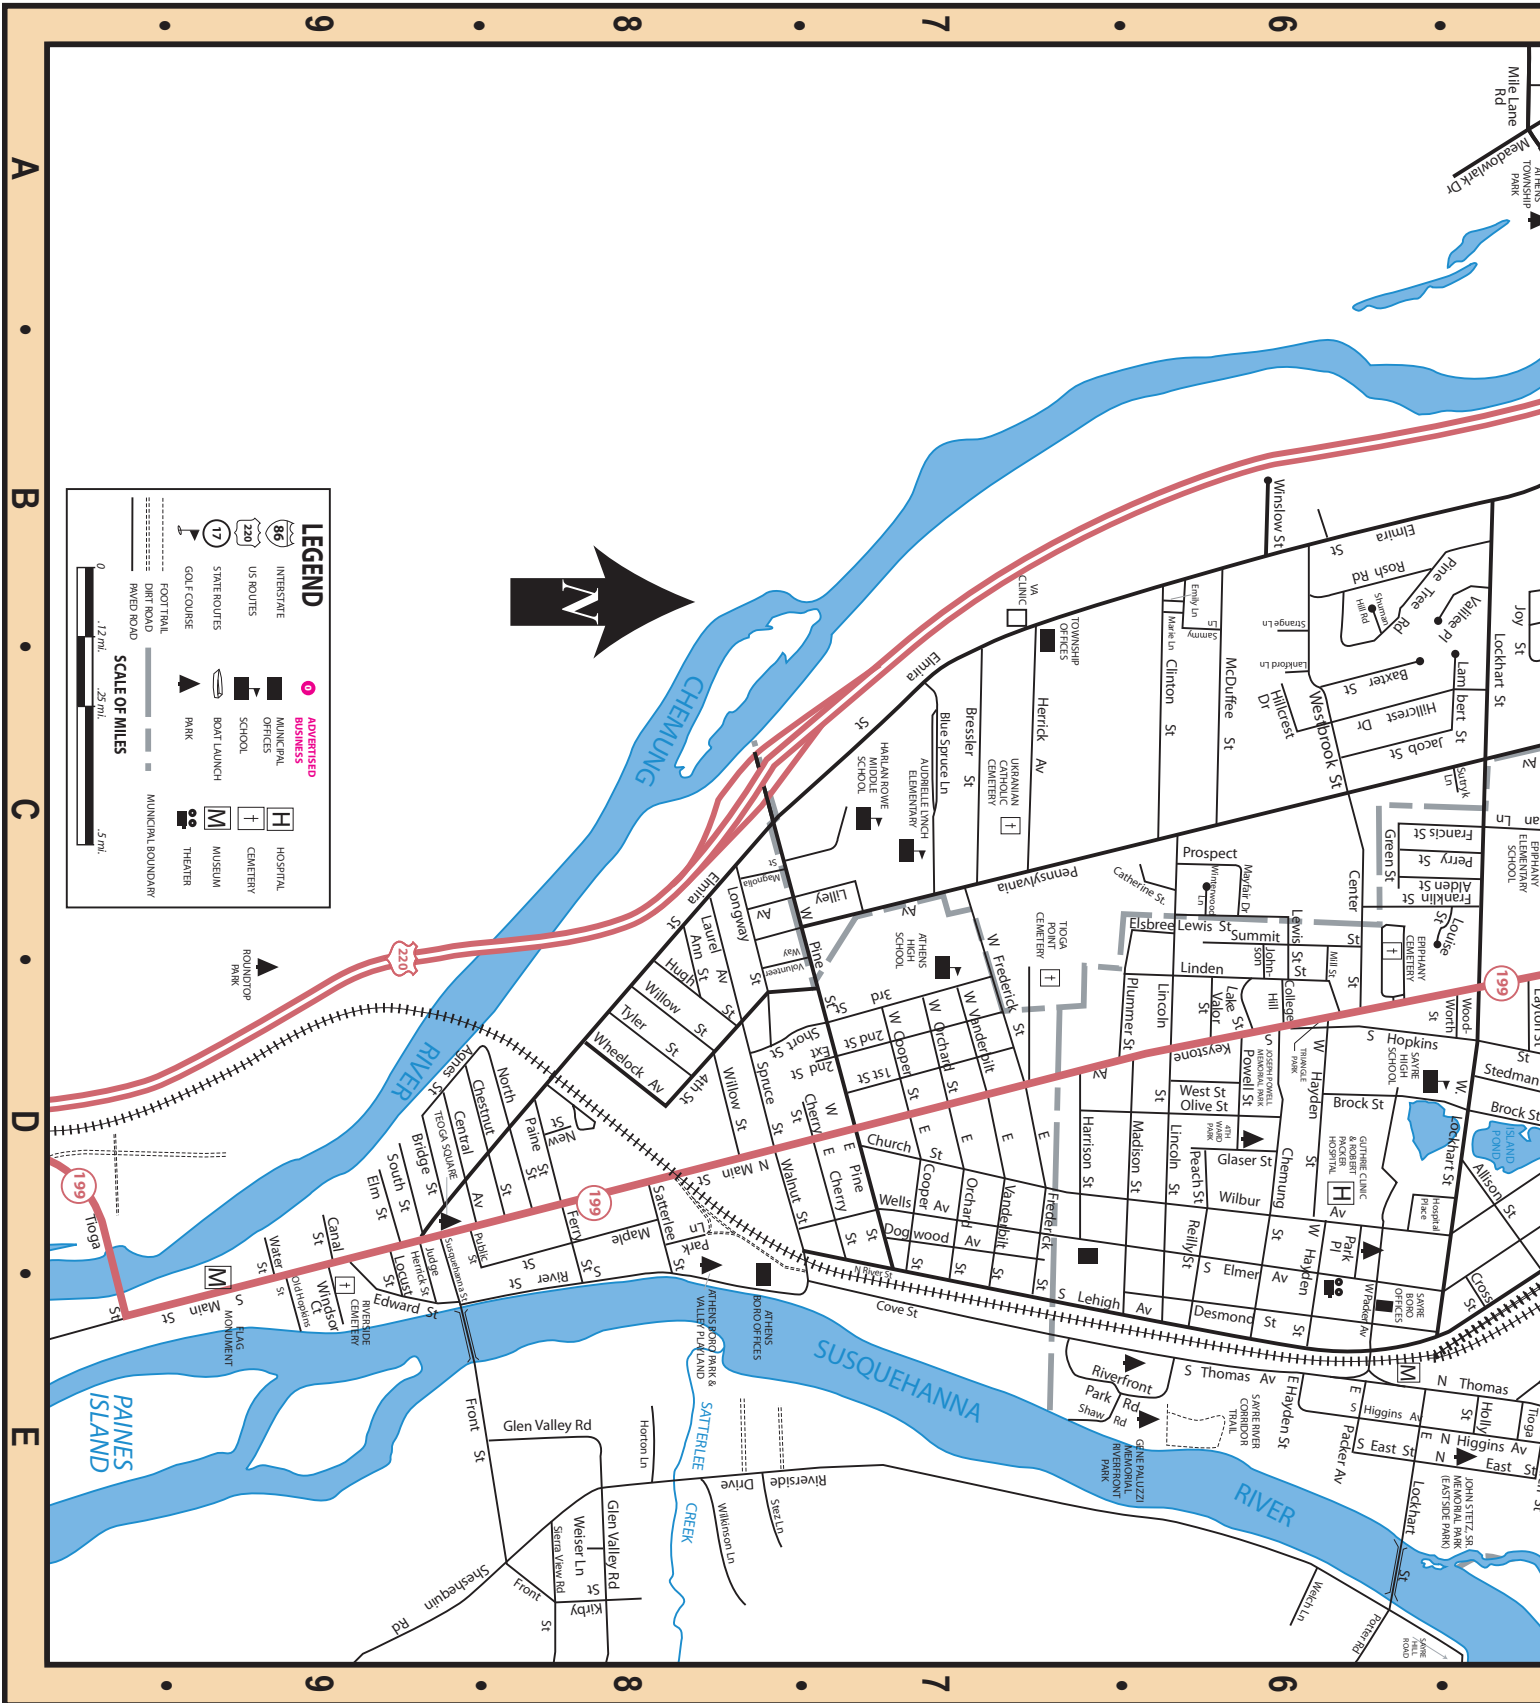

www.visitbradfordcounty.com • 570.265•TOUR Follow us on 

VALLEY MAP

LEGEND

	INTERSTATE		BUSINESS
	US ROUTES		MUNICIPAL OFFICES
	STATE ROUTES		SCHOOL
	GOLF COURSE		BOAT LAUNCH
	FOOTPATH		PARK
	DIRT ROAD		THEATER
	RIVER ROAD		HOSPITAL
	MUNICIPAL BOUNDARY		CEMETERY
			MUSEUM
			THEATER